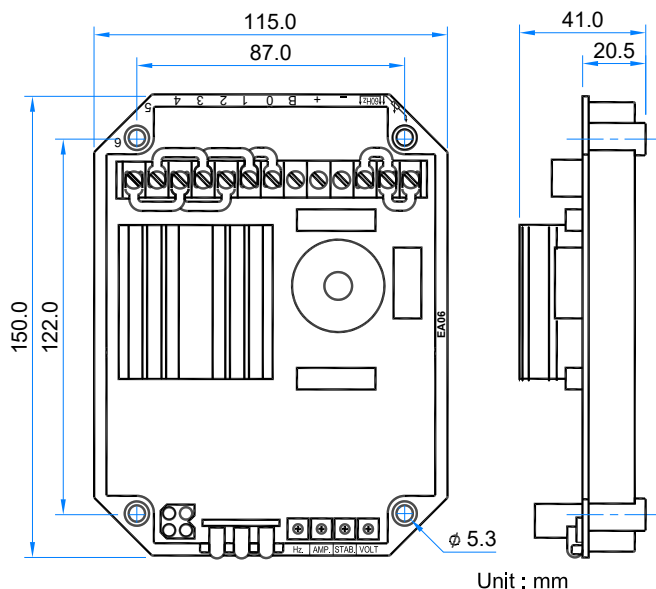

Dimensions

AVR Control Functions

VOLT	Voltage adjustment
STAB	Stability adjustment
U/F	Setting under frequency protection knee point
AMP.	Over excitation setting

Environment

Operating Temperature	-40 to +60 °C
Storage Temperature	-40 to +80 °C
Relative Humidity	Max. 95%
Vibration	1.5 Gs @ 5 to 30 Hz
	5.0 Gs @ 30 to 500 Hz

Physical Specifications

Dimensions	150.0 (L) x 115.0 (W) x 41.0 (H) mm
Weight	440 g +/-2%

*All manufacturer names and numbers are used for reference purpose only and do not imply that any part is the product of these manufacturer.

KUTAI ELECTRONICS INDUSTRY CO., LTD.
TEL : +886-7-8121771 FAX : +886-7-8121775 Website : www.kutai.com.tw
Headquarters : No.3, Ln. 201, Qianfu St., Qianzhen Dist., Kaohsiung City 80664, Taiwan