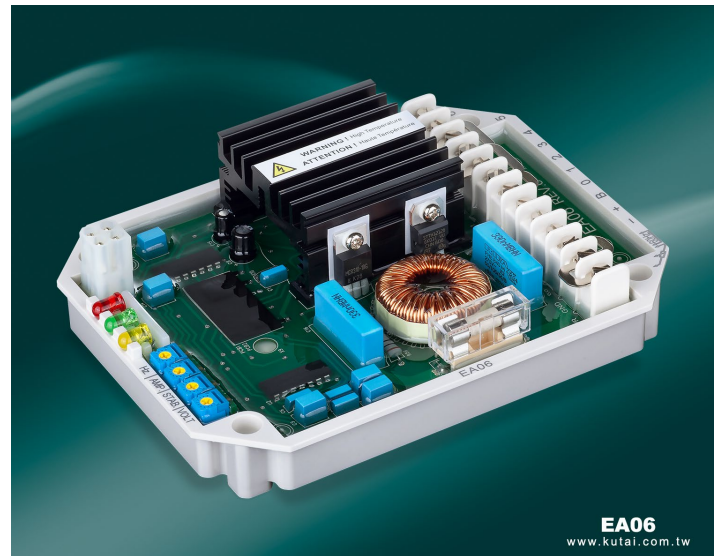

EA06

Self Excited Half Wave Rectified Type Automatic Voltage Regulator

Suitable for Single or Three Phase Self Excited Brushless Generator

Maximum Output 6A

Compatible with Mecc Alte Spa AVR model UVR6

Features

- Voltage regulation less than +/-1%
- Sensing input 110 to 480 Vac ^{*1}
- Rated frequency 50/60 Hz
- Power input 50 to 280 Vac
- Low frequency & over excitation protection
- EMI suppression

*1 Sensing input 220 to 480 Vac model available (EA06-220V)

EA06
www.kutai.com.tw

Specifications

Sensing Input	Terminal	1-2, 3-4, 5-6	Voltage Regulation	Less than +/-1% (with 4% engine governing)	
		Can be connected to Y or Δ		Build Up Voltage	5Vac 25Hz residual volts at power input terminal
		110 to 480 Vac 1 phase or 3 phase 50/60 Hz			Soft Start Ramp Time
Power Input +, 2	Voltage	50 to 280 Vac 50/60 Hz	EMI Suppression	Internal electromagnetic interference filtering	
Excitation Output +, -	Voltage	Max. 63 Vdc @ power input 220 Vac	Static Power Dissipation	Max. 5 watts	
	Current	Continuous 6A Intermittent 7A for 10 seconds	Over Excitation Protection	25 to 55 Vdc @ 0.1 to 20 seconds	
Exciter Winding Resistance	DC Resistance	10 to 100 ohms	Under Frequency Protection	Adjustable range 42 to 62 Hz	
External Volts ADJ		Max. +/-5% @ 100K ohms 1/2 watt potentiometer	Voltage Thermal Drift	Less than 3% at -40 to +70 °C	